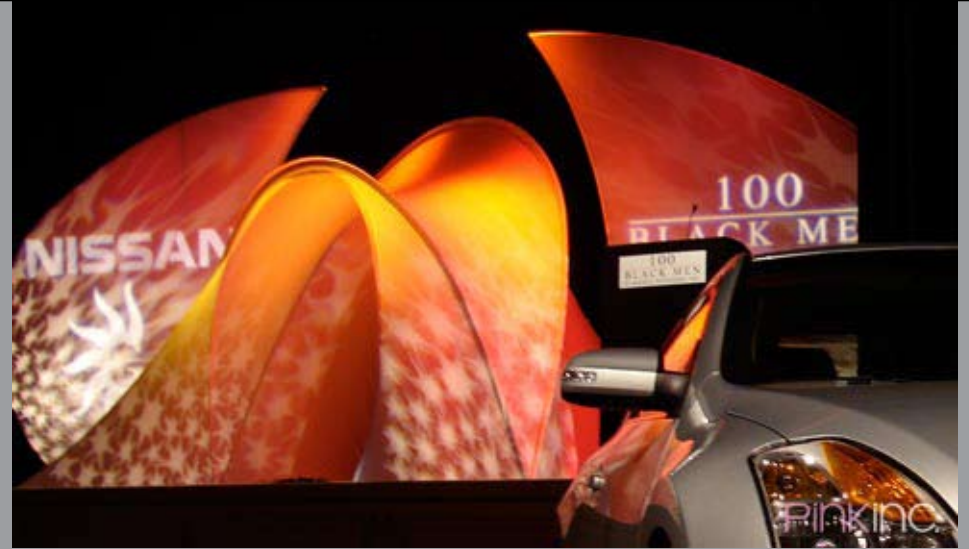

Show here as an in-store portal, the Stargate can be used to direct people through your space, or just to enhance a dull, boring space.

As an on-stage entryway, the Stargate made a lasting impression for this Nissan / 100 Black Men Awards Ceremony.

The Stargate transports guests from the cocktail hour to the party. Bathed in light, this beautiful tunnel will amaze your visitors while you direct their movement.

Use Pink Inc.'s Stargate as an entryway to your event or as a passageway between two spaces creating mystery and drama with lighting design and projection.