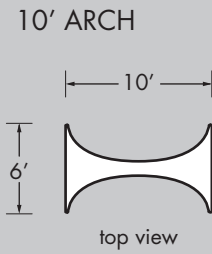

STANDARD ARCHES

All Arch structures consist of 1.25" aluminum frame with pillow-cased fabric.

All rentals available in white.

Some color rentals available, please call for sizes and availability.

For purchases, color to be chosen from standard Pink Décor Swatch Card, or custom printed.

Fabrics for all Arches are flame retardant and meet NFPA 701 small scale; class A.

Product:	10' Arch	13' Arch	16' Arch
Approx. Weight:	25 lbs	29 lbs	30 lbs
# Metal Bags:	1	1	1
Metals Bag Size: (Length x Dia.)	70" x 11"	70" x 11"	74" x 11"
# Fabric Bags:	1	1	1
Fabric Bag Size: (Length x Circumf.)	18" x 30"	18" x 30"	18" x 30"
Crew Members:	2	2	2
Time Needed:	25 min	25 min	30 min