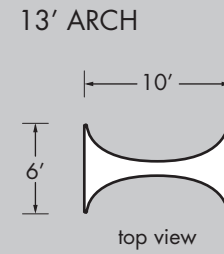

STANDARD ARCHES

All Arch structures consist of 1.25" aluminum frame with pillow-cased fabric.

All rentals available in white.

Some color rentals available, please call for sizes and availability.

For purchases, color to be chosen from standard Pink Décor Swatch Card, or custom printed.

Fabrics for all Arches are flame retardant and meet NFPA 701 small scale; class A.

Product:	10' Arch	13' Arch	16' Arch
Approx. Weight:	25 lbs	29 lbs	30 lbs
# Metal Bags:	1	1	1
Metals Bag Size: (Length x Dia.)	70" x 11"	70" x 11"	74" x 11"
# Fabric Bags:	1	1	1
Fabric Bag Size: (Length x Circumf.)	18" x 30"	18" x 30"	18" x 30"
Crew Members:	2	2	2
Time Needed:	25 min	25 min	30 min