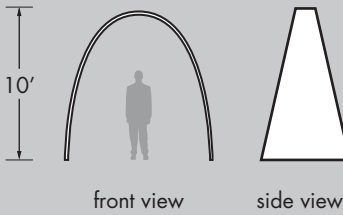

STANDARD ARCHES

All Arch structures consist of 1.25" aluminum frame with pillow-cased fabric.

All rentals available in white.

Some color rentals available, please call for sizes and availability.

For purchases, color to be chosen from standard Pink Décor Swatch Card, or custom printed.

Fabrics for all Arches are flame retardant and meet NFPA 701 small scale; class A.

Product:	10' Arch	13' Arch	16' Arch
Approx. Weight:	25 lbs	29 lbs	30 lbs
# Metal Bags:	1	1	1
Metals Bag Size: (Length x Dia.)	70" x 11"	70" x 11"	74" x 11"
# Fabric Bags:	1	1	1
Fabric Bag Size: (Length x Circumf.)	18" x 30"	18" x 30"	18" x 30"
Crew Members:	2	2	2
Time Needed:	25 min	25 min	30 min