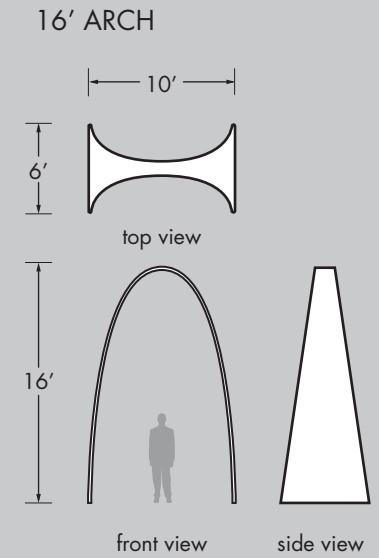

STANDARD ARCHES

All Arch structures consist of 1.25" aluminum frame with pillow-cased fabric.

All rentals available in white.

Some color rentals available, please call for sizes and availability.

For purchases, color to be chosen from standard Pink Décor Swatch Card, or custom printed.

Fabrics for all Arches are flame retardant and meet NFPA 701 small scale; class A.

Product:	10' Arch	13' Arch	16' Arch
Approx. Weight:	25 lbs	29 lbs	30 lbs
# Metal Bags:	1	1	1
Metals Bag Size: (Length x Dia.)	70" x 11"	70" x 11"	74" x 11"
# Fabric Bags:	1	1	1
Fabric Bag Size: (Length x Circumf.)	18" x 30"	18" x 30"	18" x 30"
Crew Members:	2	2	2
Time Needed:	25 min	25 min	30 min