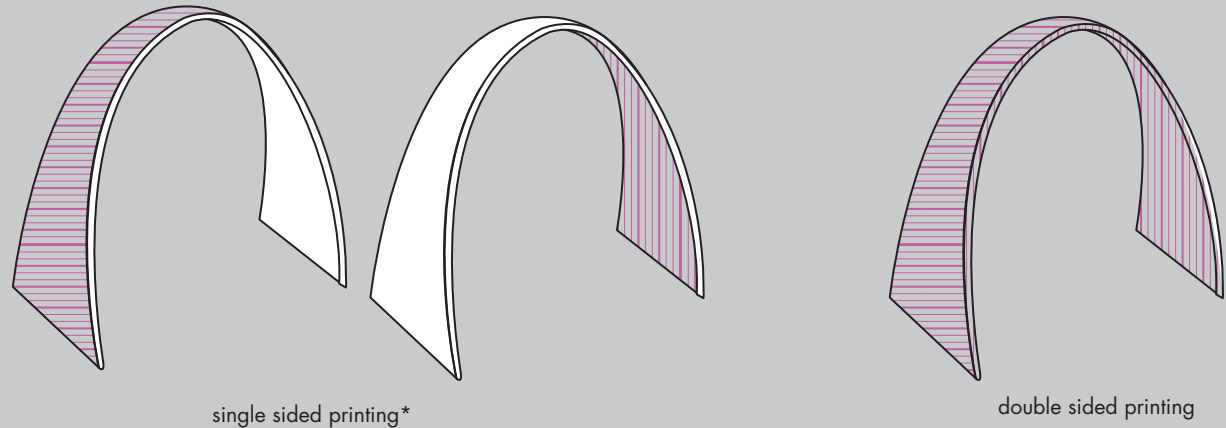

PRINTING OPTIONS

* pillowcased fabric is reversible, allowing for either of these options with the same fabric

Any and all rights (including, without limitation, copyright, design patent, use patent and trademark) in and to all designs, concepts, renderings, or graphics (collectively, "Design") represented in this document were created by Moss Inc. and remain the sole and exclusive property of Moss Inc. Use of any such Design by the recipient without required purchase is strictly prohibited. ©2010