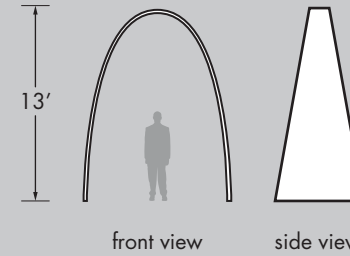

STANDARD ARCHES

All Arch structures consist of 1.25" aluminum frame with pillow-cased fabric.

All rentals available in white.

Some color rentals available, please call for sizes and availability.

For purchases, color to be chosen from standard Pink Décor Swatch Card, or custom printed.

Fabrics for all Arches are flame retardant and meet NFPA 701 small scale; class A.

Product:	10' Arch	13' Arch	16' Arch
Approx. Weight:	25 lbs	29 lbs	30 lbs
# Metal Bags:	1	1	1
Metals Bag Size: (Length x Dia.)	70" x 11"	70" x 11"	74" x 11"
# Fabric Bags:	1	1	1
Fabric Bag Size: (Length x Circumf.)	18" x 30"	18" x 30"	18" x 30"
Crew Members:	2	2	2
Time Needed:	25 min	25 min	30 min