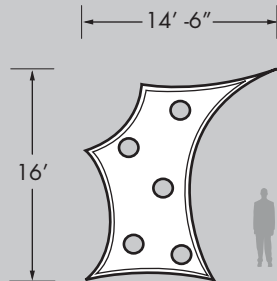

Fabrics for all Galactikites are single-skin to allow for front or rear projection.
All rentals available in white.
Some color rentals available, please call for sizes and availability.

For purchases, color to be chosen from standard Pink Décor Swatch Card, or custom printed.

Fabrics for all Galactikites are flame retardant and meet NFPA 701 small scale; class A.

Size and location of holes on pieces vary from piece to piece.

Rigged on-site from loops at each point of the structure.

All Galactikites are suspended structures.

Fabric is pulled; this means sizes are slightly flexible to fit client needs.

Product:	Approx. Fabric Bag Size:	Crew	Time
	Weight: (Length x Circumf.)	Members:	Needed:
10' x 10' Aurora	5 lbs 12" x 18"	2	30 min
15' x 15' Aurora	7 lbs 16" x 26"	2	30 min
30' x 30' Aurora	18 lbs 27" x 40"	2	40 min
10' x 15' Nebula	5 lbs 15" x 28"	2	30 min
15' x 20' Nebula	8 lbs 18" x 24"	2	40 min
20' x 30' Nebula	10 lbs 16" x 36"	2	40 min
40' x 40' Comet	32 lbs 24" x 36"	3	40 min
14.5' x 15' Gemini	8 lbs 14" x 26"	3	50 min
30' x 30' Gruyere	18 lbs 27" x 40"	3	50 min

AURORA

SIZES:
10' X 10'
15' X 15'
30' X 30'

NEBULA

SIZES:
10' X 15'
15' X 20'
20' X 30'

COMET

GEMINI

GRUYERE

Any and all rights (including, without limitation, copyright, design patent, use patent and trademark) in and to all designs, concepts, renderings, or graphics (collectively, "Design") represented in this document were created by Moss Inc. and remain the sole and exclusive property of Moss Inc. Use of any such Design by the recipient without required purchase is strictly prohibited. ©2010

SALES & DESIGN: 1501 Broadway | New York, NY 10036

SHIPPING: 78 Henry St. Suite A | Secaucus, NJ 07094

p: 212.253.6666 | **f:** 212.253.6646

e: info@pinkincworldwide.com | **w:** pinkincdesign.com