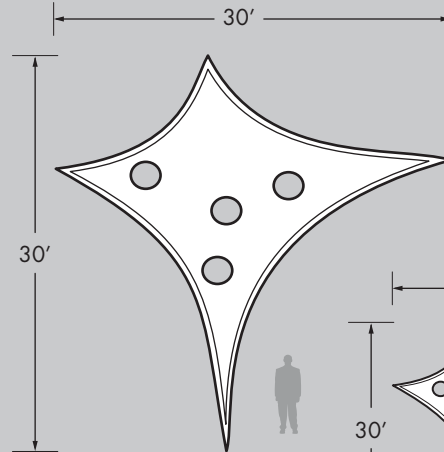

GRUYERE

front view