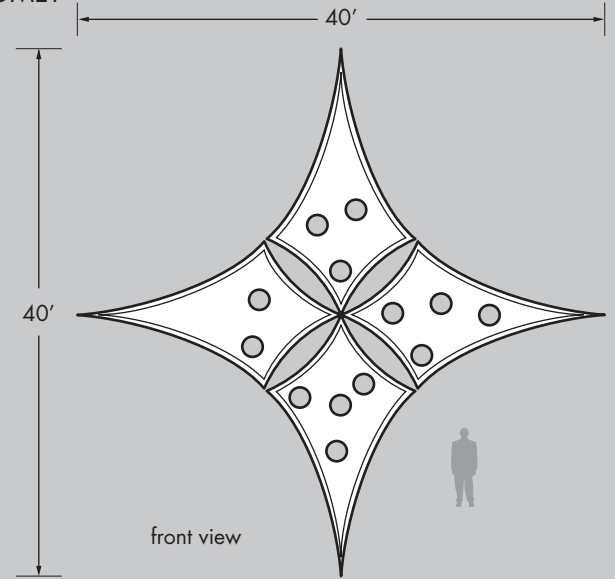

All Galactikites are suspended structures.

Fabric is pulled; this means sizes are slightly flexible to fit client needs.

Product:	Approx. Fabric Bag Size:	Crew	Time
	Weight: (Length x Circumf.)	Members:	Needed:
10' x 10' Aurora	5 lbs 12" x 18"	2	30 min
15' x 15' Aurora	7 lbs 16" x 26"	2	30 min
30' x 30' Aurora	18 lbs 27" x 40"	2	40 min
10' x 15' Nebula	5 lbs 15" x 28"	2	30 min
15' x 20' Nebula	8 lbs 18" x 24"	2	40 min
20' x 30' Nebula	10 lbs 16" x 36"	2	40 min
40' x 40' Comet	32 lbs 24" x 36"	3	40 min
14.5' x 15' Gemini	8 lbs 14" x 26"	3	50 min
30' x 30' Gruyere	18 lbs 27" x 40"	3	50 min

AURORA

front view

SIZES:
10' X 10'
15' X 15'
30' X 30'

NEBULA

front view

SIZES:
10' X 15'
15' X 20'
20' X 30'

COMET

front view