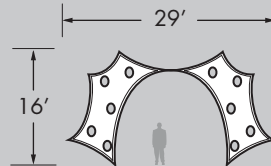

Fabrics for all Galactikites are single-skin to allow for front or rear projection.
All rentals available in white.
Some color rentals available, please call for sizes and availability.

For purchases, color to be chosen from standard Pink Décor Swatch Card, or custom printed.

Fabrics for all Galactikites are flame retardant and meet NFPA 701 small scale; class A.

Size and location of holes on pieces vary from piece to piece.

Rigged on-site from loops at each point of the structure.

All Galactikites are suspended structures.

Fabric is pulled; this means sizes are slightly flexible to fit client needs.

Product:	Approx. Fabric Bag Size:	Crew	Time
	Weight: (Length x Circumf.)	Members:	Needed:
10' x 10' Aurora	5 lbs 12" x 18"	2	30 min
15' x 15' Aurora	7 lbs 16" x 26"	2	30 min
30' x 30' Aurora	18 lbs 27" x 40"	2	40 min
10' x 15' Nebula	5 lbs 15" x 28"	2	30 min
15' x 20' Nebula	8 lbs 18" x 24"	2	40 min
20' x 30' Nebula	10 lbs 16" x 36"	2	40 min
40' x 40' Comet	32 lbs 24" x 36"	3	40 min
14.5' x 15' Gemini	8 lbs 14" x 26"	3	50 min
30' x 30' Gruyere	18 lbs 27" x 40"	3	50 min

AURORA

SIZES:
10' X 10'
15' X 15'
30' X 30'

NEBULA

SIZES:
10' X 15'
15' X 20'
20' X 30'

COMET

GEMINI

front view

GRUYERE

Any and all rights (including, without limitation, copyright, design patent, use patent and trademark) in and to all designs, concepts, renderings, or graphics (collectively, "Design") represented in this document were created by Moss Inc. and remain the sole and exclusive property of Moss Inc. Use of any such Design by the recipient without required purchase is strictly prohibited. ©2010

SALES & DESIGN: 1501 Broadway | New York, NY 10036

SHIPPING: 78 Henry St. Suite A | Secaucus, NJ 07094

p: 212.253.6666 | **f:** 212.253.6646

e: info@pinkincworldwide.com | **w:** pinkincdesign.com