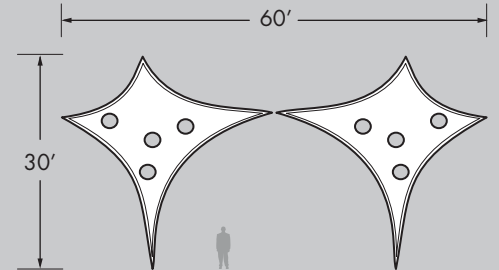

Any and all rights (including, without limitation, copyright, design patent, use patent and trademark) in and to all designs, concepts, renderings, or graphics (collectively, "Design") represented in this document were created by Moss Inc. and remain the sole and exclusive property of Moss Inc. Use of any such Design by the recipient without required purchase is strictly prohibited. ©2010

SALES & DESIGN: 1501 Broadway | New York, NY 10036

SHIPPING: 78 Henry St. Suite A | Secaucus, NJ 07094

p: 212.253.6666 | **f:** 212.253.6646

e: info@pinkincworldwide.com | **w:** pinkincdesign.com