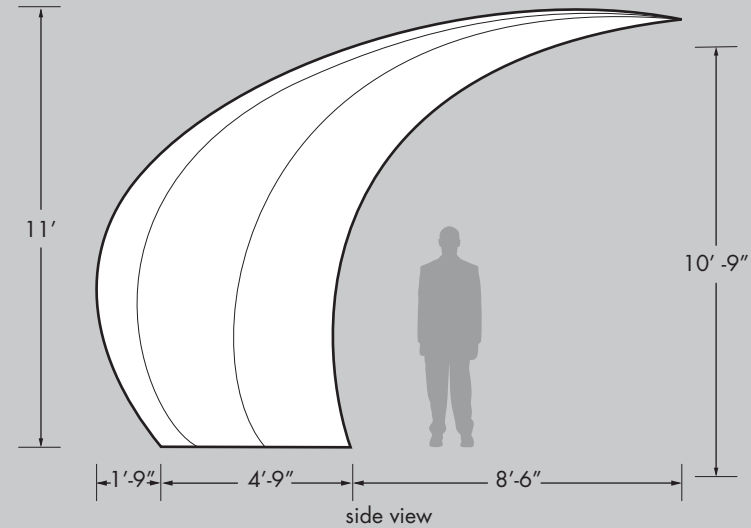

Large Cove structure consists of 1.25" aluminum frame with pillow-cased fabric.

All rentals available in white.

Some color rentals available, please call for sizes and availability.

For purchases, color to be chosen from standard Pink Décor Swatch Card, or custom printed.

Fabric for Large Cove is flame retardant and meets NFPA 701 small scale; class A.

Large Cove requires 150 lbs in sandbags or weights.

Pink does not supply pipe, base or sandbags. Pipe and base can be sourced locally.

Product:	Large Cove
Approx. Weight:	72 lbs
# Metal Bags:	2
Metals Bag Size:	72" x 19"
(Length x Dia.)	72" x 19"
# Fabric Bags:	1
Fabric Bag Size:	24" x 56"
(Length x Circumf.)	
Crew Members:	3
Time Needed:	60 min

LARGE COVE