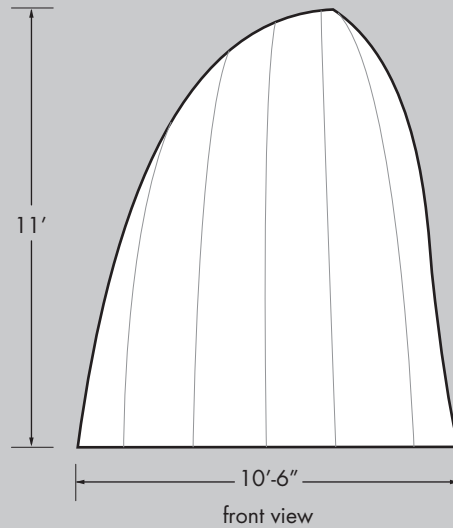

Large Cove structure consists of 1.25" aluminum frame with pillow-cased fabric.

All rentals available in white.

Some color rentals available, please call for sizes and availability.

For purchases, color to be chosen from standard Pink Décor Swatch Card, or custom printed.

Fabric for Large Cove is flame retardant and meets NFPA 701 small scale; class A.

Large Cove requires 150 lbs in sandbags or weights.

Pink does not supply pipe, base or sandbags. Pipe and base can be sourced locally.

Product:	Large Cove
Approx. Weight:	72 lbs
# Metal Bags:	2
Metals Bag Size:	72" x 19"
(Length x Dia.)	72" x 19"
# Fabric Bags:	1
Fabric Bag Size:	24" x 56"
(Length x Circumf.)	
Crew Members:	3
Time Needed:	60 min

LARGE COVE