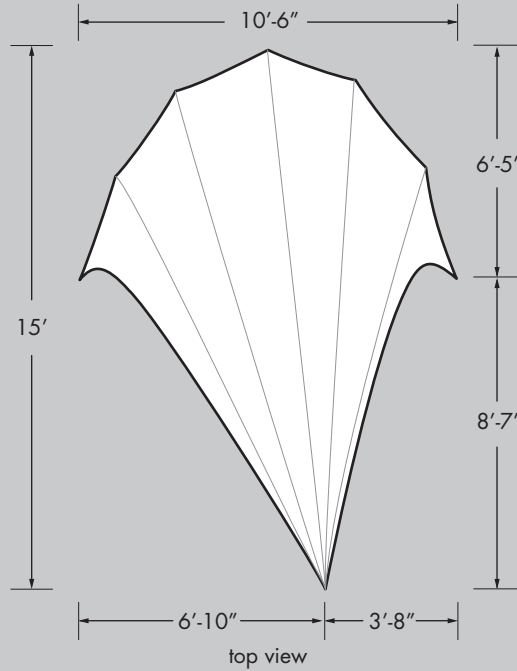

Large Cove structure consists of 1.25" aluminum frame with pillow-cased fabric.

All rentals available in white.

Some color rentals available, please call for sizes and availability.

For purchases, color to be chosen from standard Pink Décor Swatch Card, or custom printed.

Fabric for Large Cove is flame retardant and meets NFPA 701 small scale; class A.

Large Cove requires 150 lbs in sandbags or weights.

Pink does not supply pipe, base or sandbags. Pipe and base can be sourced locally.

Product:	Large Cove
Approx. Weight:	72 lbs
# Metal Bags:	2
Metals Bag Size:	72" x 19"
(Length x Dia.)	72" x 19"
# Fabric Bags:	1
Fabric Bag Size:	24" x 56"
(Length x Circumf.)	
Crew Members:	3
Time Needed:	60 min

LARGE COVE