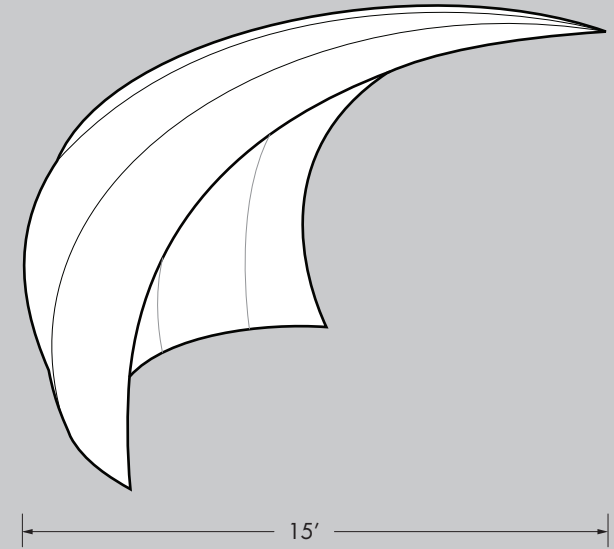

Large Cove structure consists of 1.25" aluminum frame with pillow-cased fabric.

All rentals available in white.

Some color rentals available, please call for sizes and availability.

For purchases, color to be chosen from standard Pink Décor Swatch Card, or custom printed.

Fabric for Large Cove is flame retardant and meets NFPA 701 small scale; class A.

Large Cove requires 150 lbs in sandbags or weights.

Pink does not supply pipe, base or sandbags. Pipe and base can be sourced locally.

Product:	Large Cove
Approx. Weight:	72 lbs
# Metal Bags:	2
Metals Bag Size:	72" x 19"
(Length x Dia.)	72" x 19"
# Fabric Bags:	1
Fabric Bag Size:	24" x 56"
(Length x Circumf.)	
Crew Members:	3
Time Needed:	60 min

LARGE COVE