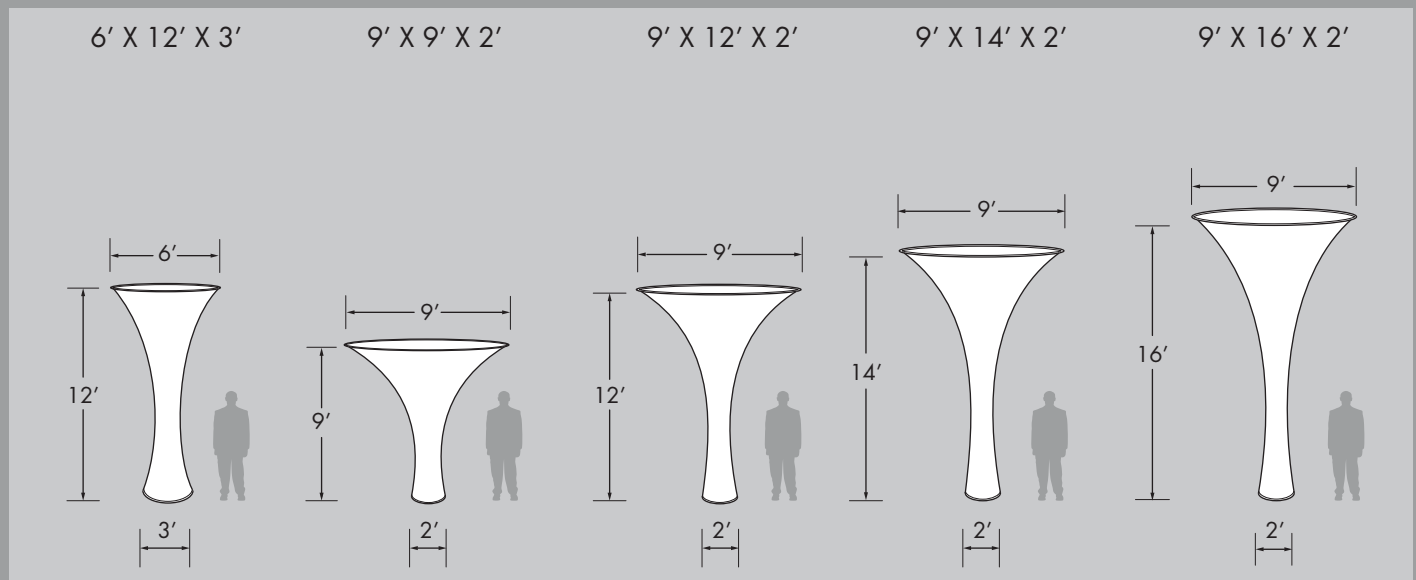

TORNADOS

All Tornado tops consist of 1.25" aluminum frame with pillow-cased fabric.

All rentals available in white.

Some color rentals available, please call for sizes and availability.

For purchases, color to be chosen from standard Pink Décor Swatch Card, or custom printed.

Two installation methods: free standing on pipe and base or rigged and suspended.

All Tornados have an open top.

Tornado Size:	6x12	9x9	9x12	9x14	9x16	12x9	12x12	12x14	12 x 16	12 x 20
Approx. Weight (lbs)	26	29	30	31	32	34	35	36	37	41
# Metal Bags:	1	1	1	1	1	1	1	1	1	1
Metals Bag Size:	64 x 11	68 x 12	68 x 12	68 x 12	68 x 12	74 x 12	74 x 12	74 x 12	74 x 12	74 x 12
(Length x Dia. in inches)	68 x 12	68 x 12	68 x 12	68 x 12	68 x 12	74 x 12	74 x 12	74 x 12	74 x 12	74 x 12
# Fabric Bags:	1	1	1	1	1	1	1	1	1	1
Fabric Bag Size:	32	32	32	32	32	32	32	32	32	32
(Dia. in inches)										
Crew Members:	2	2	2	2	2	2	2	2	2	2
Time Needed (min.):	40	45	45	45	45	45	45	45	60	60