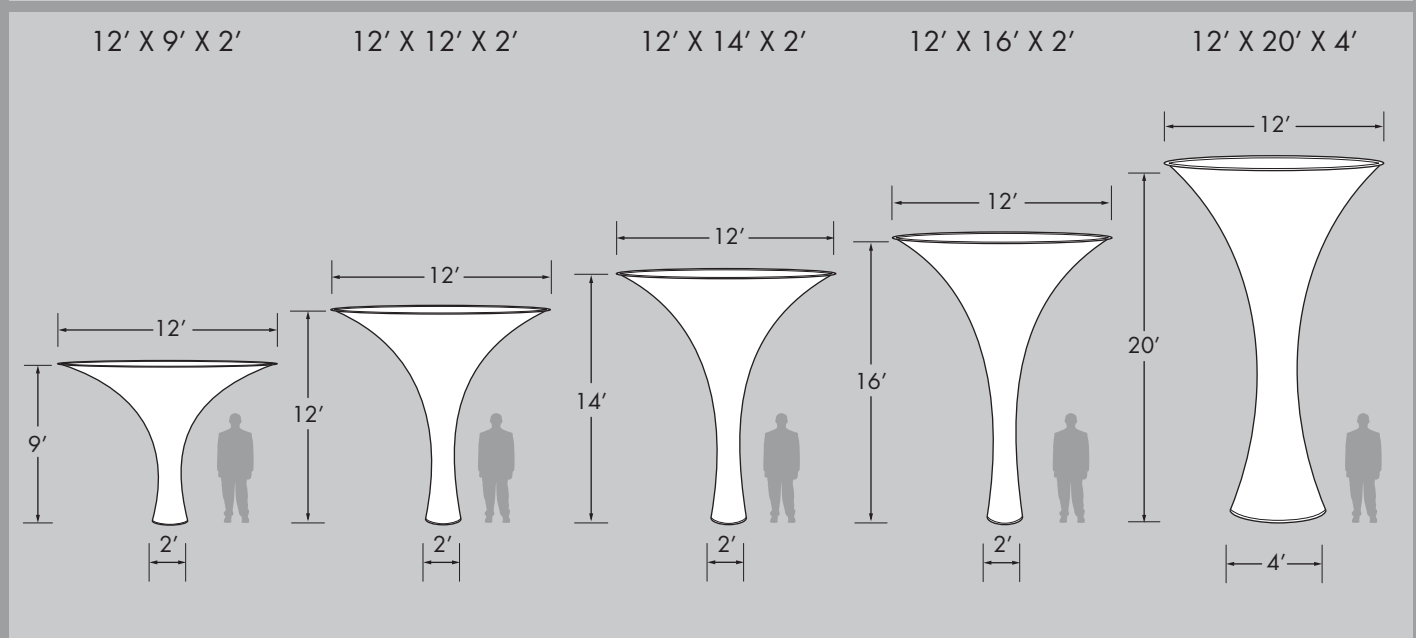

TORNADOS

All Tornado tops consist of 1.25" aluminum frame with pillow-cased fabric.

All rentals available in white.

Some color rentals available, please call for sizes and availability.

For purchases, color to be chosen from standard Pink Décor Swatch Card, or custom printed.

Two installation methods: free standing on pipe and base or rigged and suspended.

All Tornados have an open top.

Tornado Size:	6x12	9x9	9x12	9x14	9x16	12x9	12x12	12x14	12 x 16	12 x 20
Approx. Weight (lbs)	26	29	30	31	32	34	35	36	37	41
# Metal Bags:	1	1	1	1	1	1	1	1	1	1
Metals Bag Size:	64 x 11	68 x 12	68 x 12	68 x 12	68 x 12	74 x 12	74 x 12	74 x 12	74 x 12	74 x 12
(Length x Dia. in inches)	68 x 12	68 x 12	68 x 12	68 x 12	68 x 12	74 x 12	74 x 12	74 x 12	74 x 12	74 x 12
# Fabric Bags:	1	1	1	1	1	1	1	1	1	1
Fabric Bag Size:	32	32	32	32	32	32	32	32	32	32
(Dia. in inches)										
Crew Members:	2	2	2	2	2	2	2	2	2	2
Time Needed (min.):	40	45	45	45	45	45	45	45	60	60