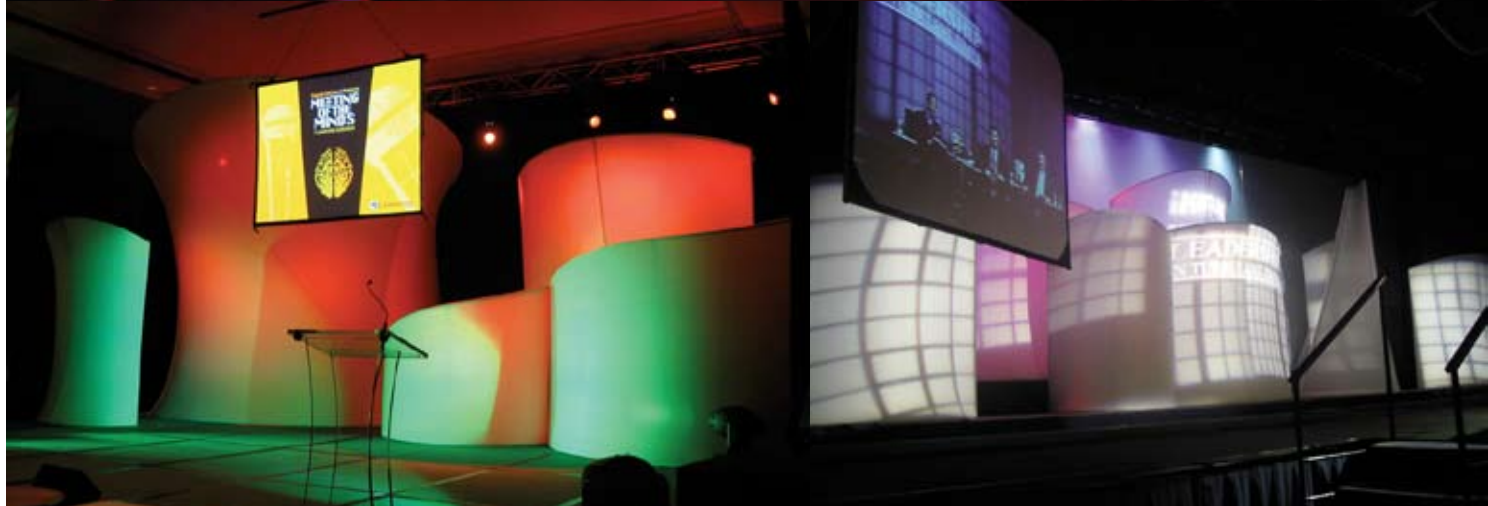

PORTABLE WORSHIP: Fabric structures are a cost-effective way to convert a gym or school auditorium into worship space, and they are easy to set-up and tear-down.

STAGE SET DESIGN: Pink Inc. fabric structures will modernize any church staging. Easy-to-use modular stage sets and decorative displays provide dramatic settings for worship services and musical performances.

PROJECTION SCREENS: Kites, diamonds, and other free-form stretch fabric shapes can be rigged from a wall for a dynamic visual ready to accept projections. Projection screens can also be suspended from a pipe and base structure. Add lighting and the striking translucence of fabric will imaginatively transform your venue and provide your audience with a truly memorable experience.

A VARIETY OF OPTIONS: Temporary or permanent – whether your need is for several days or several years, Pink Inc. fabric solutions will work for you. Inventory or custom – select from ready-to-go exhibit walls or attention-getting 3-D forms and displays OR have our creative design team craft your wildest ideas. Rental or purchase – you can purchase your Pink Inc. exhibit solution or take advantage of the attractive rental programs offering short-term use and fast turnaround. Pink is Fabric!

Stretch Your Imagination & Your Budget with Lightweight & Creative Fabric Solutions.
Contact us TODAY for a free Creative Consultation.

212-253-6666 | 866-PinkInc (746-5462)
sales@pinkincworldwide.com
PinkIncDesign.com

PinkInc.
CREATIVE FABRIC SOLUTIONS